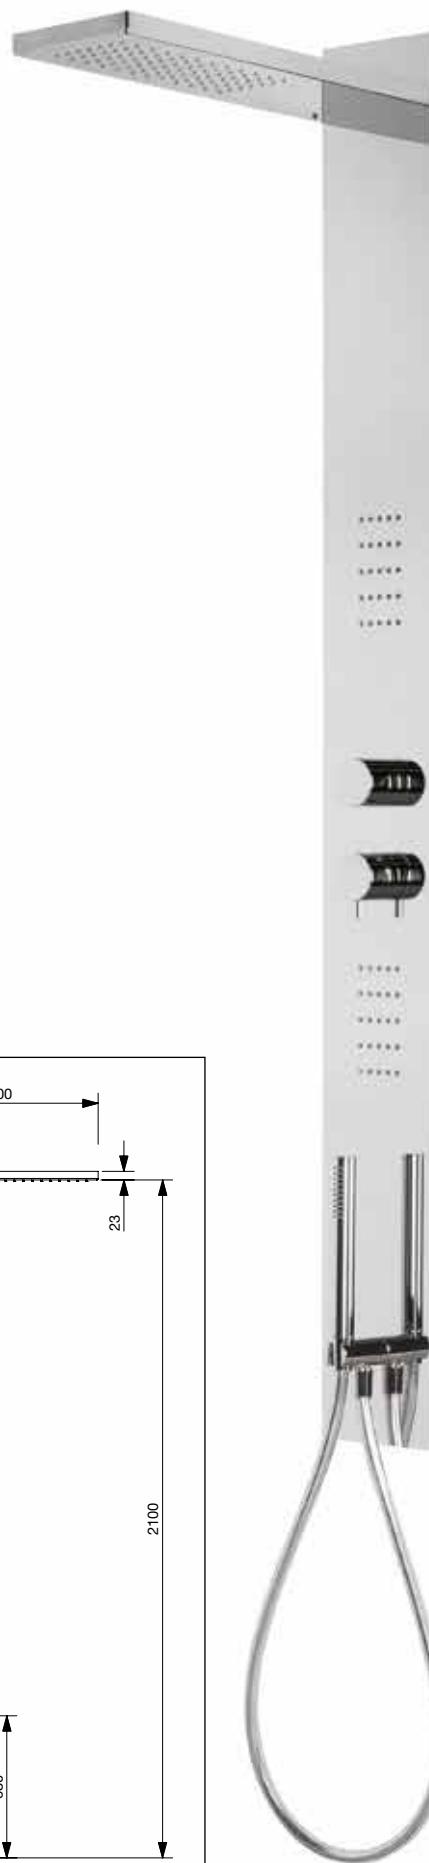

PANNELLO DOCCIA A INCASSO CON TELAIO 30 mm - ELEGANT SHOWER PANEL WITH BUILT-IN 30 mm FRAME - ELEGANT

EL-ME

LUCIDO o SATINATO

Pannello doccia Mod. ELEGANT in acciaio inox con telaio a incasso da 30 mm di spessore, deviatore a tre vie con miscelatore monocomando, soffione solo pioggia, due getti frontali, flessibile PVC Argento e presa acqua con supporto per doccetta

GLOSSY or BRUSHED

Shower panel Mod. ELEGANT in stainless steel with built-in frame in 30 mm thickness, three ways diverter with single-lever mixer, extra-fine shower head only rain, two frontal body jets, flexible hose in Silver PVC and water connection with support for hand shower

EL-TM

LUCIDO o SATINATO

Pannello doccia Mod. ELEGANT in acciaio inox con telaio a incasso da 30 mm, deviatore a tre vie **con miscelatore termostatico**, soffione solo pioggia, due body jet frontali, flessibile PVC Argento e presa acqua con supporto per doccetta

GLOSSY or BRUSHED

Shower panel Mod. ELEGANT in stainless steel with built-in frame in 30 mm thickness, three ways diverter **with thermostatic mixer**, extra-fine shower head only rain, two frontal body jets, flexible hose in Silver PVC and water connection with support for hand shower

INFORMAZIONI TECNICHE

Le dimensioni esterne, **lo spessore contenuto di 30 mm del telaio ad incasso** e la facilità di montaggio ne fanno un prodotto **ideale anche per le ristrutturazioni**

- Pannello doccia con getti frontali e soffione in acciaio AISI 304
- Rubinetteria completamente in ottone
- Ugelli anticalcare in silicone liquido

TECHNICAL DETAILS

External dimensions, **reduced thickness 30 mm of built-in frame** and the easy installation make this product the **perfect solution also for all restructuring works**

- Shower panel and shower head in AISI 304 stainless steel
- All taps totally in brass
- Antilimestone nozzles in liquid silicon