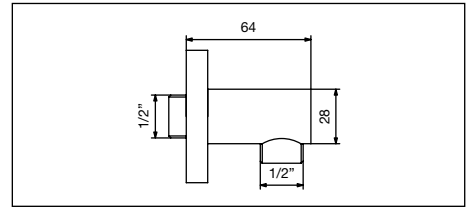

PRESA ACQUA WATER CONNECTION

014/T

Pres a acqua rotonda per flessibile,
Mod. "EASY",
attacchi 1/2" M x 1/2" M
Round water connection for flexible hose,
Mod. "EASY",
connections 1/2" M x 1/2" M

014/Q

Pres a acqua quadrata per flessibile,
Mod. "EASY",
attacchi 1/2" M x 1/2" M
Square water connection for flexible hose,
Mod. "EASY",
connections 1/2" M x 1/2" M