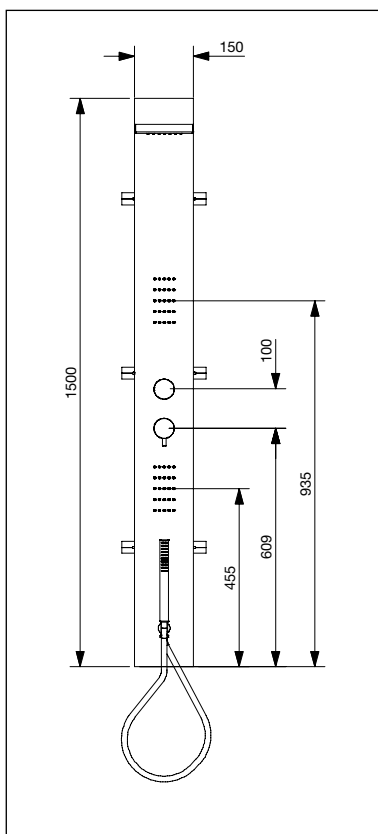

PANNELLO DOCCIA A INCASSO CON TELAIO 30 mm - ELEGANT SHOWER PANEL WITH BUILT-IN 30 mm FRAME - ELEGANT

EL-ME

LUCIDO o SATINATO

Pannello doccia Mod. ELEGANT in acciaio inox con telaio a incasso da 30 mm di spessore, deviatore a tre vie con miscelatore monocomando, soffione solo pioggia, due getti frontali, flessibile PVC Argento e presa acqua con supporto per doccetta

GLOSSY or BRUSHED

Shower panel Mod. ELEGANT in stainless steel with built-in frame in 30 mm thickness, three ways diverter with single-lever mixer, extra-fine shower head only rain, two frontal body jets, flexible hose in Silver PVC and water connection with support for hand shower

EL-TM

LUCIDO o SATINATO

Pannello doccia Mod. ELEGANT in acciaio inox con telaio a incasso da 30 mm, deviatore a tre vie **con miscelatore termostatico**, soffione solo pioggia, due body jet frontali, flessibile PVC Argento e presa acqua con supporto per doccetta

GLOSSY or BRUSHED

Shower panel Mod. ELEGANT in stainless steel with built-in frame in 30 mm thickness, three ways diverter **with thermostatic mixer**, extra-fine shower head only rain, two frontal body jets, flexible hose in Silver PVC and water connection with support for hand shower

INFORMAZIONI TECNICHE

Le dimensioni esterne, **lo spessore contenuto di 30 mm del telaio ad incasso** e la facilità di montaggio ne fanno un prodotto **ideale anche per le ristrutturazioni**

- Pannello doccia con getti frontali e soffione in acciaio AISI 304
- Rubinetteria completamente in ottone
- Ugelli anticalcare in silicone liquido

TECHNICAL DETAILS

External dimensions, **reduced thickness 30 mm of built-in frame** and the easy installation make this product the **perfect solution also for all restructuring works**

- Shower panel and shower head in AISI 304 stainless steel
- All taps totally in brass
- Antilimestone nozzles in liquid silicon