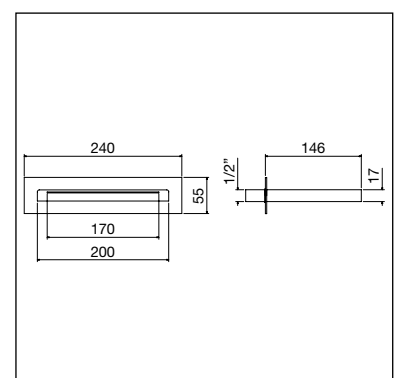

BE12M

LUCIDO o SATINATO

Bocca a parete in acciaio inox,

Mod. CLASSIC

GLOSSY or BRUSHED

Wall mounted spout in stainless steel,

Mod. CLASSIC