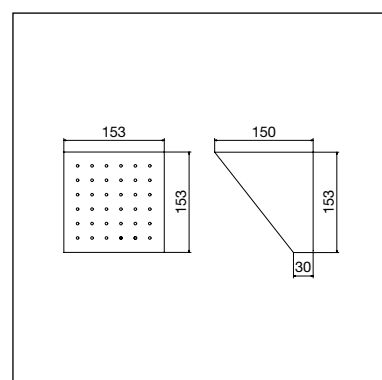

V82M

LUCIDO o SATINATO

Soffione di design a parete in acciaio inox,

Mod. HARMONY - Quadrato

GLOSSY or BRUSHED

Wall mounted design shower head in stainless steel, Mod HARMONY - Square