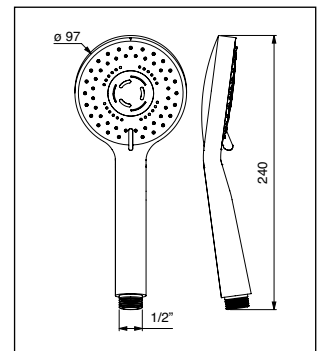

01/3G

Doccetta anticalcare in ABS cromato 3 getti
Chromed ABS hand shower easy-clean 3 jets