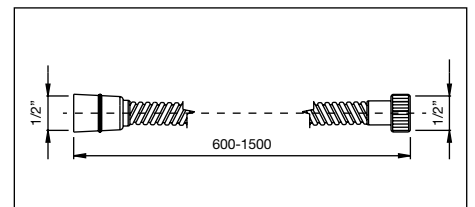

01/ECO

Tubo flessibile standard in ottone a doppia
aggraffatura 1500 mm
Standard brass flexible hose double
seam 1500 mm