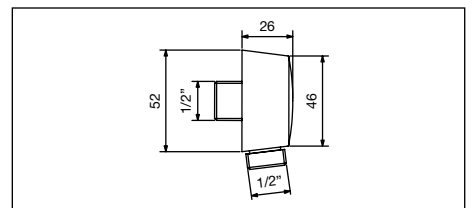

014/S

Pres a acqua standard per flessibile,
Mod. "EASY",
attacchi 1/2" M x 1/2" M
Standard water connection for flexible hose,
Mod. "EASY",
connections 1/2" M x 1/2" M