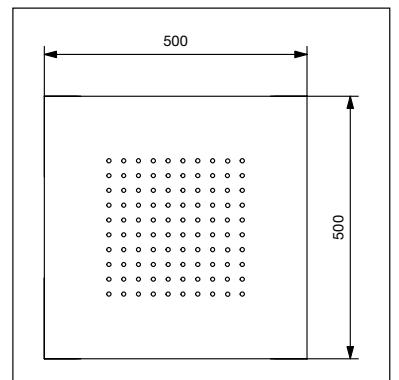

EX50-11Q

Pioggia
Rain