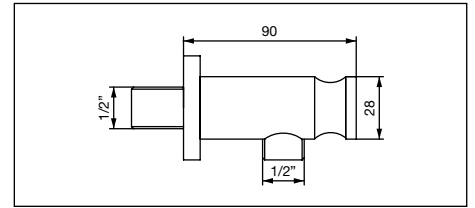

For shower tray with outlet hole \varnothing 60 mm

with ABS cover

PRESA ACQUA WATER CONNECTION

012/T

Pres a acqua rotonda per flessibile,
 attacchi 1/2" M x 1/2" M
 con supporto doccia
 Round water connection for flexible hose,
 connections 1/2" M x 1/2" M
 with hook for hand shower

012/Q

Pres a acqua quadrata per flessibile,
 attacchi 1/2" M x 1/2" M
 con supporto doccia
 Square water connection for flexible hose,
 connections 1/2" M x 1/2" M
 with hook for hand shower

01/F

Tubo flessibile in ottone a doppia aggraffatura
 1500 mm **con passaggio acqua maggiorato**
 Brass flexible hose double seam 1500 mm
with increased water flow