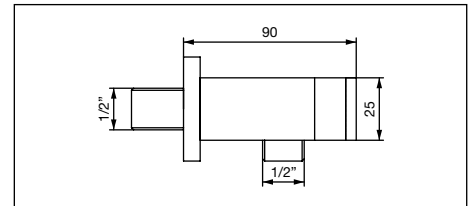

012/Q

Pres a acqua quadrata per flessibile,
attacchi 1/2" M x 1/2" M
con supporto doccia
Square water connection for flexible hose,
connections 1/2" M x 1/2" M
with hook for hand shower