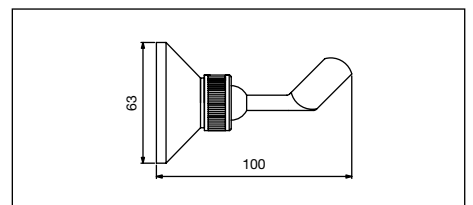

02/U

Supporto snodato in ottone per doccia
Articulated brass support for hand shower