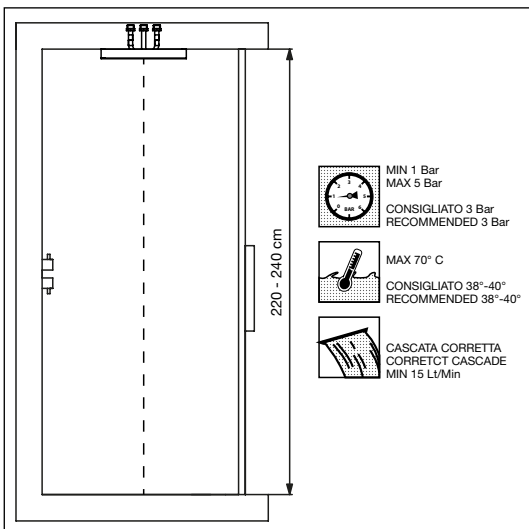

SERIE WELLNESS - A SOFFITTO WELLNESS SERIE - AT CEILING

Soffione a soffitto in acciaio inox
con telaio esterno H = 50 mm
Shower head at ceiling
with external frame H = 50 mm