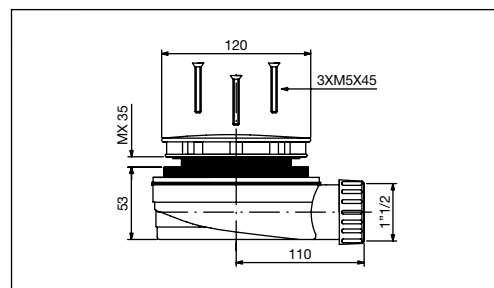

836/SACP

Piletta ribassata 1"1/2 con sifone estraibile
per piatto doccia con foro $\varnothing$ 90 mm

con cover in ABS

Extra-low waste 1"1/2 with extractable siphon

For shower tray with outlet hole $\varnothing$ 90 mm

with ABS cover