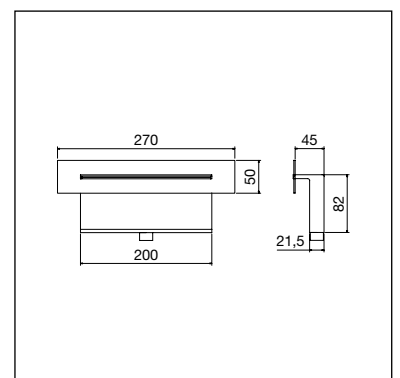

GLOSSY or BRUSHED

Built-in wall mounted spout in stainless steel, Mod. SECRET with square rosette