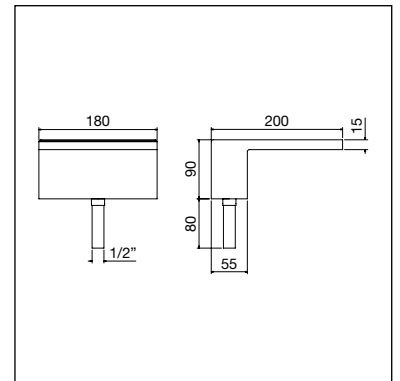

BOCCA - TOP CLASS SPOUT - TOP CLASS

BE13V

LUCIDO o SATINATO

Bocca a bordo vasca in acciaio inox,

Mod. TOP CLASS

GLOSSY or BRUSHED

Deck mounted bath spout in stainless steel,

Mod TOP CLASS