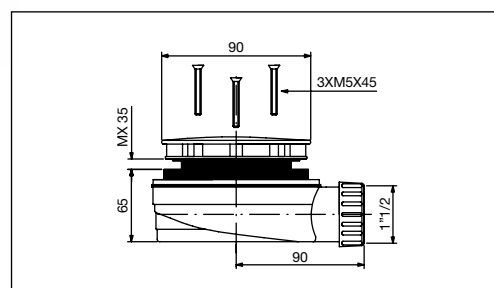

For shower tray with outlet hole \varnothing 90 mm

with ABS cover

826/SACP

Piletta ribassata 1"1/2 con sifone estraibile
per piatto doccia con foro \varnothing 60 mm

con cover in ABS

Extra-low waste 1"1/2 with extractable siphon

For shower tray with outlet hole \varnothing 60 mm

with ABS cover

PRESA ACQUA WATER CONNECTION

012/T

Pres a acqua rotonda per flessibile,
 attacchi 1/2" M x 1/2" M
 con supporto doccia
 Round water connection for flexible hose,
 connections 1/2" M x 1/2" M
 with hook for hand shower