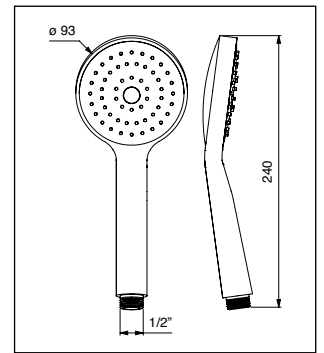

SCARICHI VASCA
POP-UP BATH WASTE

SISTEMI DOCCIA
SHOWER SYSTEMS

NUOVI PRODOTTI
NEW PRODUCTS

2018-2019

DOCGETTA HAND SHOWER

01/1G

Doccetta anticalcare in ABS cromato 1 getto
Chromed ABS hand shower easy-clean 1 jet