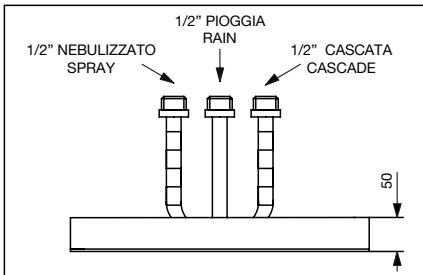

PRESA ACQUA WATER CONNECTION

014/T

Pres a acqua rotonda per flessibile,
Mod. "EASY",
attacchi 1/2" M x 1/2" M
Round water connection for flexible hose,
Mod. "EASY",
connections 1/2" M x 1/2" M

014/Q

Pres a acqua quadrata per flessibile,
Mod. "EASY",
attacchi 1/2" M x 1/2" M
Square water connection for flexible hose,
Mod. "EASY",
connections 1/2" M x 1/2" M

014/S

Pres a acqua standard per flessibile,
Mod. "EASY",
attacchi 1/2" M x 1/2" M
Standard water connection for flexible hose,
Mod. "EASY",
connections 1/2" M x 1/2" M

02/U

Supporto snodato in ottone per doccia
Articulated brass support for hand shower

SERIE WELLNESS - A SOFFITTO WELLNESS SERIE - AT CEILING

Soffione a soffitto in acciaio inox
con telaio esterno H = 50 mm
Shower head at ceiling
with external frame H = 50 mm

EX50-11Q

Pioggia
Rain

EX50-13Q