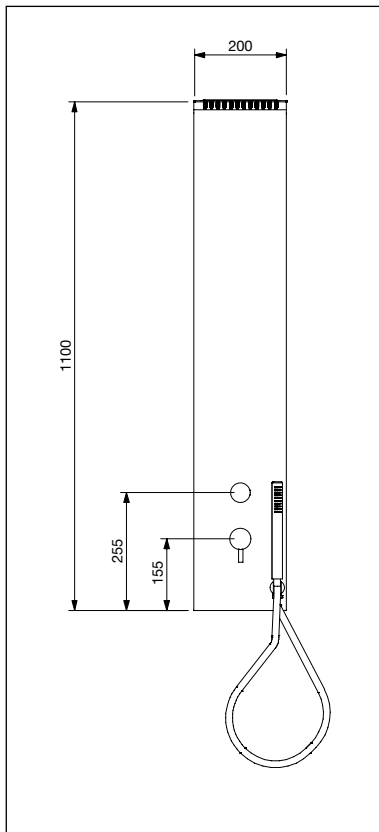

GLOSSY or BRUSHED

Shower panel in stainless steel with panel 30 mm thickness, two ways diverter with single-lever mixer, extra-fine shower head only rain, flexible hose in Silver PVC and water connection with support for hand shower

GLOSSY or BRUSHED

Shower panel in stainless steel with panel 30 mm thickness, two ways diverter **with thermostatic mixer**, extra-fine shower head only rain, flexible hose in Silver PVC and water connection with support for hand shower

INFORMAZIONI TECNICHE

Le dimensioni esterne, **lo spessore contenuto di 30 mm** e la facilità di montaggio con sistema "easy-locking" ne fanno un prodotto **ideale anche per le ristrutturazioni**

- Pannello doccia e soffione in acciaio AISI 304
- Rubinetteria completamente in ottone
- Ugelli anticalcare in silicone liquido

TECHNICAL DETAILS

External dimensions, **reduced thickness 30 mm** and the easy installation with "easy-locking" system make this product the **perfect solution also for all restructuring works**

- Shower panel and shower head in AISI 304 stainless steel
- All taps totally in brass
- Antilimestone nozzles in liquid silicon