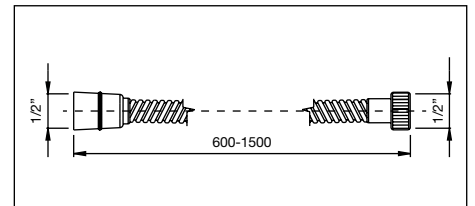

For shower tray with outlet hole \varnothing 60 mm

with ABS cover

PRESA ACQUA WATER CONNECTION

012/T

Pres a acqua rotonda per flessibile,
 attacchi 1/2" M x 1/2" M
 con supporto doccia
 Round water connection for flexible hose,
 connections 1/2" M x 1/2" M
 with hook for hand shower

012/Q

Pres a acqua quadrata per flessibile,
 attacchi 1/2" M x 1/2" M
 con supporto doccia
 Square water connection for flexible hose,
 connections 1/2" M x 1/2" M
 with hook for hand shower

01/F

Tubo flessibile in ottone a doppia aggraffatura
 1500 mm **con passaggio acqua maggiorato**
 Brass flexible hose double seam 1500 mm
with increased water flow