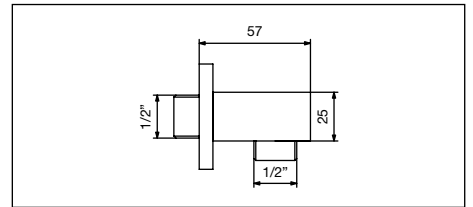

PRESA ACQUA WATER CONNECTION

014/T

Pres a acqua rotonda per flessibile,
Mod. "EASY",
attacchi 1/2" M x 1/2" M
Round water connection for flexible hose,
Mod. "EASY",
connections 1/2" M x 1/2" M

014/Q

Pres a acqua quadrata per flessibile,
Mod. "EASY",
attacchi 1/2" M x 1/2" M
Square water connection for flexible hose,
Mod. "EASY",
connections 1/2" M x 1/2" M