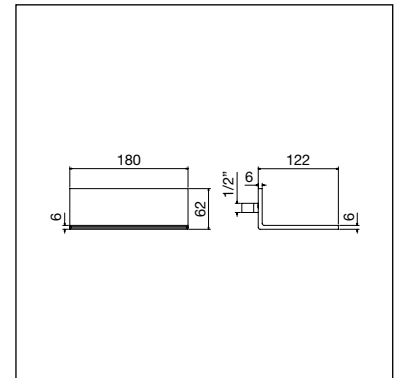

BOCCA - CLASSIC SPOUT - CLASSIC

BE11M

LUCIDO o SATINATO

Bocca a parete in acciaio inox,

Mod. CLASSIC extra piatta

GLOSSY or BRUSHED

Wall mounted spout in stainless steel,

Mod. CLASSIC extra-fine