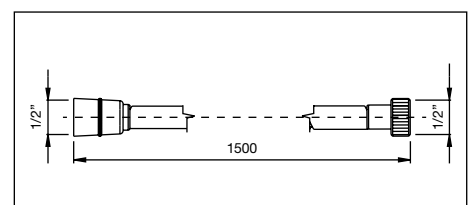

01/PVC

Tubo flessibile in PVC liscio con raccordo
girevole
Smooth PVC flexible hose with rotatable
connection