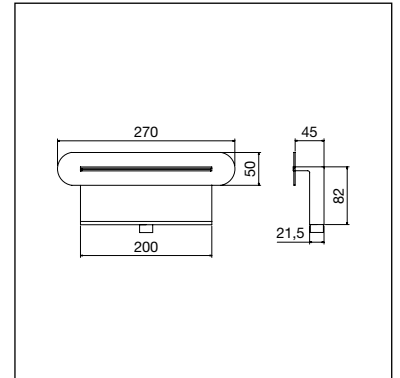

BOCCA - SECRET SPOUT - SECRET

CS11M

LUCIDO o SATINATO

Bocca incasso a parete in acciaio inox,

Mod. SECRET con placca tonda

GLOSSY or BRUSHED

Built-in wall mounted spout in stainless steel, Mod. SECRET with round rosette