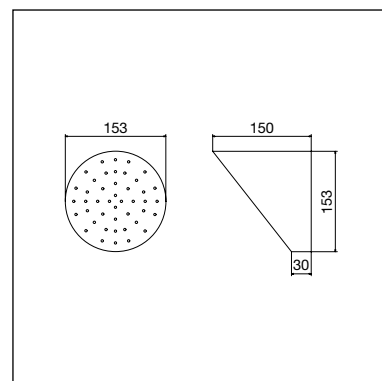

SERIE WELLNESS - HARMONY WELLNESS SERIE - HARMONY

V81M

LUCIDO o SATINATO

Soffione di design a parete in acciaio inox,

Mod. HARMONY - Tondo

GLOSSY or BRUSHED

Wall mounted design shower head in stainless steel, Mod HARMONY - Round