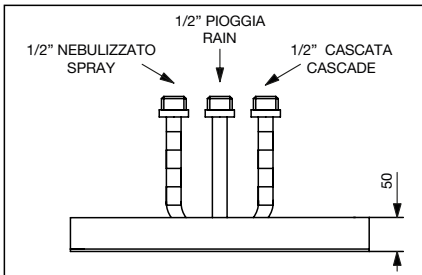

SERIE WELLNESS - A SOFFITTO WELLNESS SERIE - AT CEILING

Soffione a soffitto in acciaio
con telaio esterno H = 50
Shower head at c
with external frame H = 50