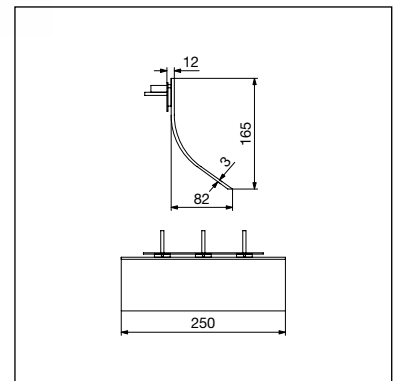

SERIE WELLNESS - CASCATA RELAX WELLNESS SERIE - RELAX CASCADE

V43M

LUCIDO o SATINATO

Cascata extra piatta a parete
in acciaio inox - Versione RELAX

GLOSSY or BRUSHED

Extra-fine wall mounted cascade
in stainless steel - RELAX version