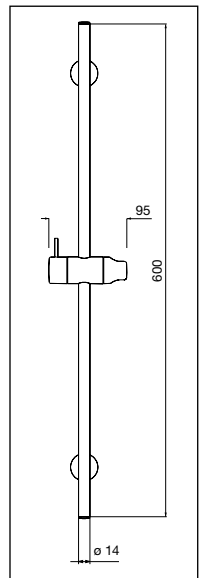

SALISCENDI SLIDING RAIL

S-MA-OT

Saliscendi minimalista rotondo in ottone
ø 14x600 mm
Minimalist brass round sliding rail
ø 14x600 mm