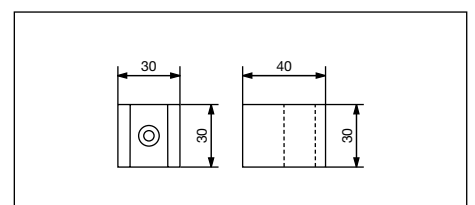

02/OV

Supporto fisso in ABS per doccia
ABS fixed support for hand shower