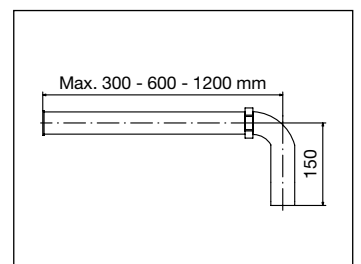

STILE ANTICO OLD STYLE

1300/OLD

Scarico per vasca automatico tipo OLD STYLE
completo con sifone, **tubo curvo 95°**
Automatic pop-up bath waste OLD STYLE type
complete with siphon, **curved pipe 95°**

821

Prolunga per sifone
Extension for siphon

Versioni disponibili - Available versions

Codice Code	Dimensioni Dimensions
821/300	Max 300 mm
821/600	Max 600 mm
821/1200	Max 1200 mm