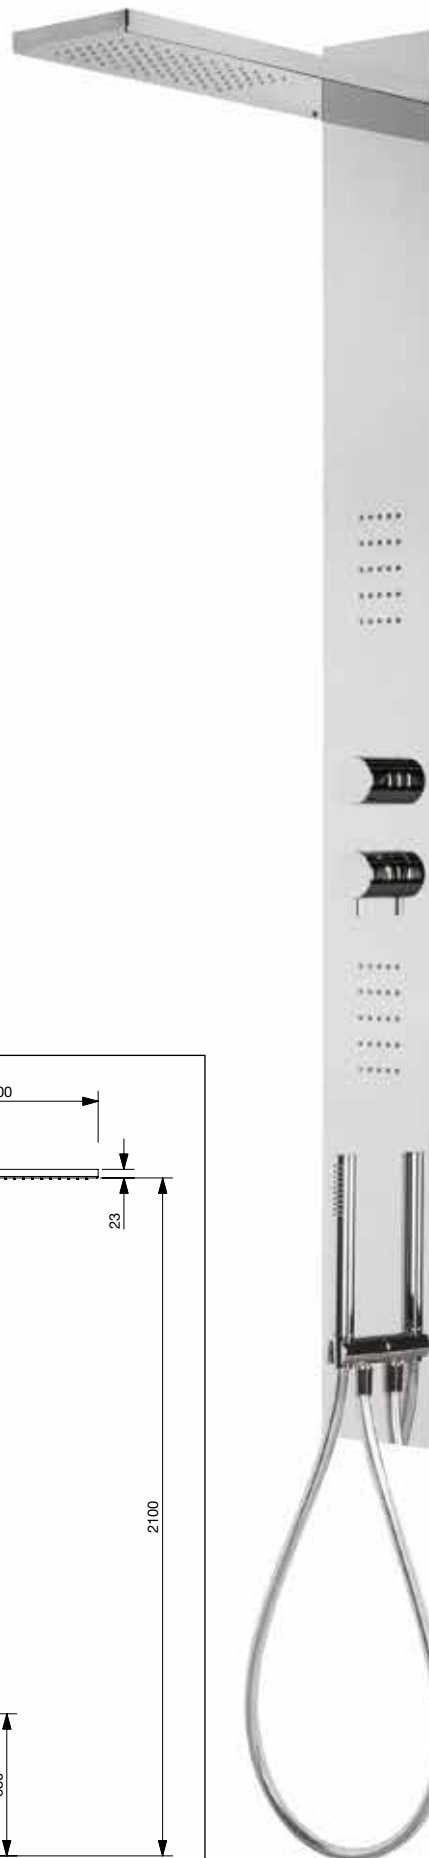

PANNELLO DOCCIA A INCASSO CON TELAIO 30 mm - ELEGANT

SHOWER PANEL WITH BUILT-IN 30 mm FRAME - ELEGANT

EL-ME

LUCIDO o SATINATO

Pannello doccia Mod. ELEGANT in acciaio inox con telaio a incasso da 30 mm di spessore, deviatore a tre vie con miscelatore monocomando, soffione solo pioggia, due getti frontali, flessibile PVC Argento e presa acqua con supporto per doccetta

GLOSSY or BRUSHED

Shower panel Mod. ELEGANT in stainless steel with built-in frame in 30 mm thickness, three ways diverter with single-lever mixer, extra-fine shower head only rain, two frontal body jets, flexible hose in Silver PVC and water connection with support for hand shower

EL-TM

LUCIDO o SATINATO

Pannello doccia Mod. ELEGANT in acciaio inox con telaio a incasso da 30 mm, deviatore a tre vie **con miscelatore termostatico**, soffione solo pioggia, due body jet frontali, flessibile PVC Argento e presa acqua con supporto per doccetta

GLOSSY or BRUSHED

Shower panel Mod. ELEGANT in stainless steel with built-in frame in 30 mm thickness, three ways diverter **with thermostatic mixer**, extra-fine shower head only rain, two frontal body jets, flexible hose in Silver PVC and water connection with support for hand shower

INFORMAZIONI TECNICHE

Le dimensioni esterne, **lo spessore contenuto di 30 mm del telaio ad incasso** e la facilità di montaggio ne fanno un prodotto **ideale anche per le ristrutturazioni**

- Pannello doccia con getti frontali e soffione in acciaio AISI 304
- Rubinetteria completamente in ottone
- Ugelli anticalcare in silicone liquido

TECHNICAL DETAILS

External dimensions, **reduced thickness 30 mm of built-in frame** and the easy installation make this product the **perfect solution also for all restructuring works**

- Shower panel and shower head in AISI 304 stainless steel
- All taps totally in brass
- Antilimestone nozzles in liquid silicon