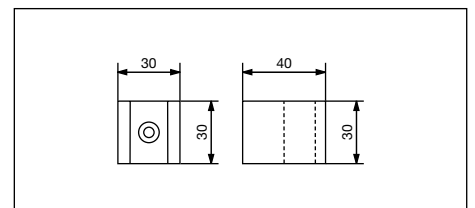

02/Q-ABS

Supporto fisso quadrato in ABS per doccia
Square ABS fixed support for hand shower