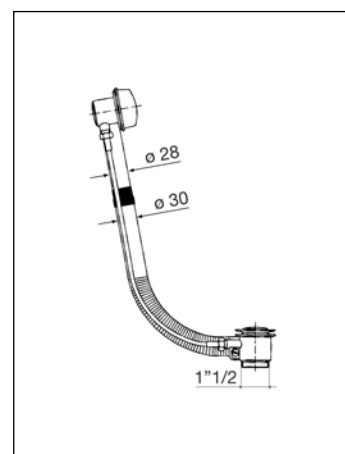

600

Scarico per vasca tipo EXPORT
con pileta in ottone
Pop-up bath waste EXPORT type
with brass waste