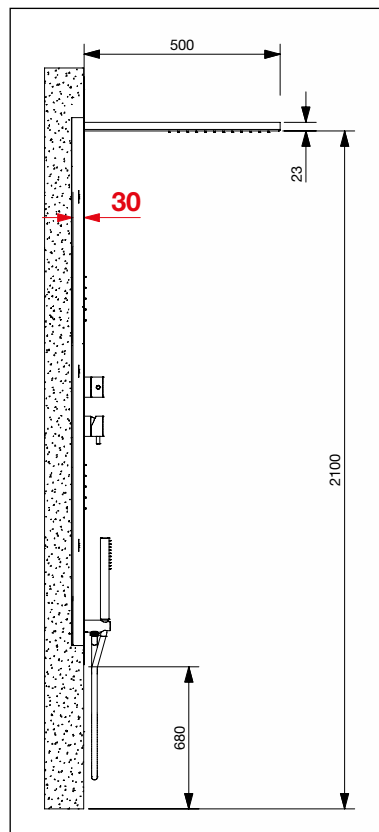

PANNELLO DOCCIA A INCASSO CON TELAIO 30 mm - ELEGANT

SHOWER PANEL WITH BUILT-IN 30 mm FRAME - ELEGANT

EL-ME

LUCIDO o SATINATO

Pannello doccia Mod. ELEGANT in acciaio inox con telaio a incasso da 30 mm di spessore, deviatore a tre vie con miscelatore monocomando, soffione solo pioggia, due getti frontali, flessibile PVC Argento e presa acqua con supporto per doccetta

GLOSSY or BRUSHED

Shower panel Mod. ELEGANT in stainless steel with built-in frame in 30 mm thickness, three ways diverter with single-lever mixer, extra-fine shower head only rain, two frontal body jets, flexible hose in Silver PVC and water connection with support for hand shower

EL-TM

LUCIDO o SATINATO

Pannello doccia Mod. ELEGANT in acciaio inox con telaio a incasso da 30 mm, deviatore a tre vie **con miscelatore termostatico**, soffione solo pioggia, due body jet frontali, flessibile PVC Argento e presa acqua con supporto per doccetta

GLOSSY or BRUSHED

Shower panel Mod. ELEGANT in stainless steel with built-in frame in 30 mm thickness, three ways diverter **with thermostatic mixer**, extra-fine shower head only rain, two frontal body jets, flexible hose in Silver PVC and water connection with support for hand shower

INFORMAZIONI TECNICHE

Le dimensioni esterne, **lo spessore contenuto di 30 mm del telaio ad incasso** e la facilità di montaggio ne fanno un prodotto **ideale anche per le ristrutturazioni**

- Pannello doccia con getti frontali e soffione in acciaio AISI 304
- Rubinetteria completamente in ottone
- Ugelli anticalcare in silicone liquido

TECHNICAL DETAILS

External dimensions, **reduced thickness 30 mm of built-in frame** and the easy installation make this product the **perfect solution also for all restructuring works**

- Shower panel and shower head in AISI 304 stainless steel
- All taps totally in brass
- Antilimestone nozzles in liquid silicon