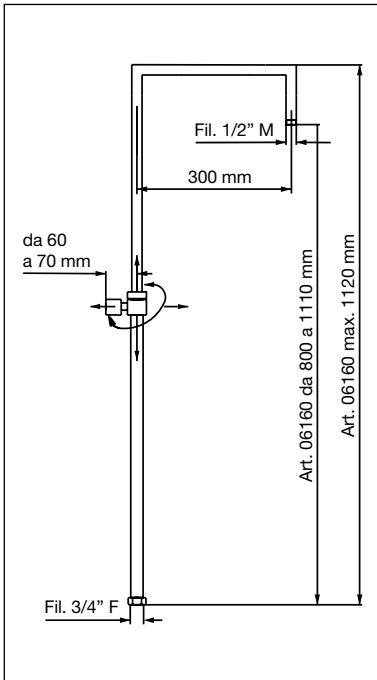

ASTA DOCCIA MINIMALISTA MODELLO "A SPIGOLI" MINIMALIST STAND PIPE "CORNERS" MODEL

06160

Asta doccia telescopica ed orientabile minimalista
modello A SPIGOLI 800-1100 mm
Minimalist telescopic and swivel stand pipe
CORNERS model 800-1100 mm