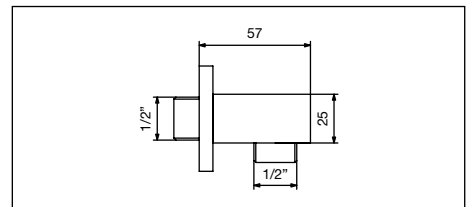

### 014/Q

Pres a acqua quadrata per flessibile,  
Mod. "EASY",  
attacchi 1/2" M x 1/2" M  
Square water connection for flexible hose,  
Mod. "EASY",  
connections 1/2" M x 1/2" M