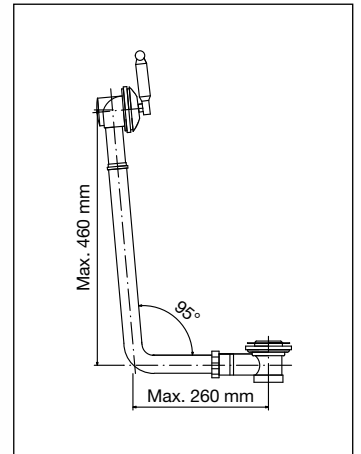

STILE ANTICO OLD STYLE

1300/OLD

Scarico per vasca automatico tipo OLD STYLE
completo con sifone, **tubo curvo 95°**
Automatic pop-up bath waste OLD STYLE type
complete with siphon, **curved pipe 95°**