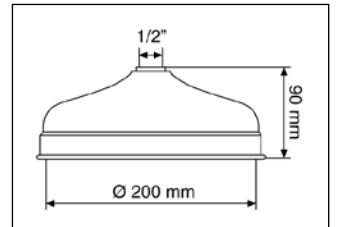

380/A

Soffione ispezionabile in ottone
ø 200 mm con anticalcare
e snodo 1/2" F
Demountable brass shower head
ø 200 mm with antilimestone
and joint 1/2" F