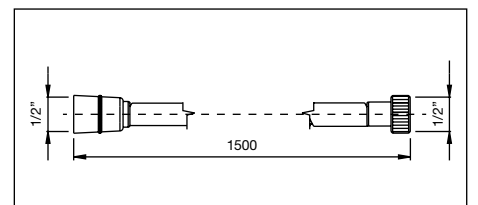

PRESA ACQUA WATER CONNECTION

012/T

Pres a acqua rotonda per flessibile,
attacchi 1/2" M x 1/2" M
con supporto doccia
Round water connection for flexible hose,
connections 1/2" M x 1/2" M
with hook for hand shower

012/Q

Pres a acqua quadrata per flessibile,
attacchi 1/2" M x 1/2" M
con supporto doccia
Square water connection for flexible hose,
connections 1/2" M x 1/2" M
with hook for hand shower

01/F

Tubo flessibile in ottone a doppia aggraffatura
1500 mm **con passaggio acqua maggiorato**
Brass flexible hose double seam 1500 mm
with increased water flow

01/ECO

Tubo flessibile standard in ottone a doppia
aggraffatura 1500 mm
Standard brass flexible hose double
seam 1500 mm

01/PVC

Tubo flessibile in PVC liscio con raccordo
girevole
Smooth PVC flexible hose with rotatable
connection