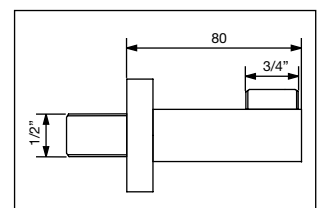

0119/34

Preso acqua quadrata per colonna doccia,
attacchi 1/2" M x 3/4" M
Square water connection for shower
column, connections 1/2" M x 3/4" M