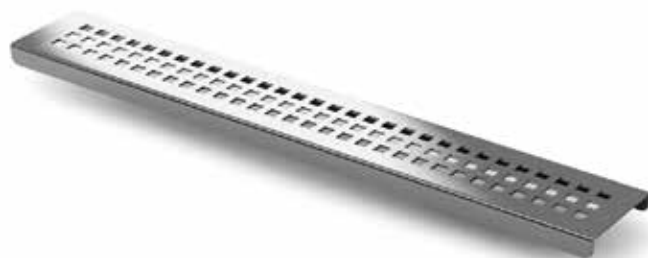

GRIGLIE "DESIGN-PRO" IN ACCIAIO INOX OPACO "DESIGN-PRO" MATT STAINLESS STEEL GRIDS

DESIGN 1 - "FUTURE"