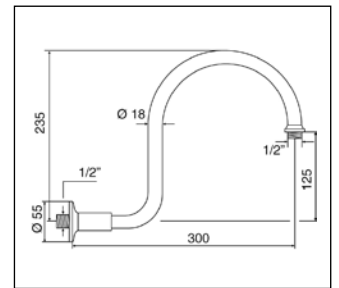

BRACCIO DOCCIA ALTO HIGH SWOVER ARM

482

Braccio doccia alto in ottone modello
STANDARD con rosone regolabile,
attacco 1/2" M
Brass high shower arm STANDARD model
with adjustable rosette, connection 1/2" M