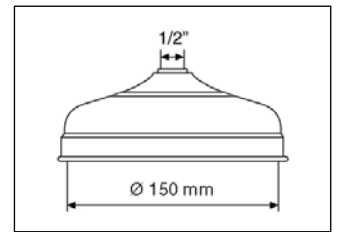

SOFFIONE ECONOMICO ECONOMIC SHOWER HEAD

180

Soffione economico in ottone
ø 150 mm con snodo 1/2" F
Economy brass shower head
ø 150 mm, with joint 1/2" F