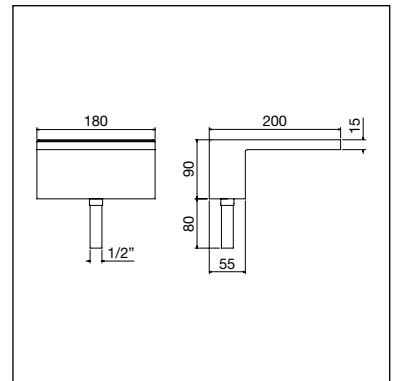

BOCCA - TOP CLASS SPOUT - TOP CLASS

BE13V

LUCIDO o SATINATO

Bocca a bordo vasca in acciaio inox,

Mod. TOP CLASS

GLOSSY or BRUSHED

Deck mounted bath spout in stainless steel,

Mod TOP CLASS