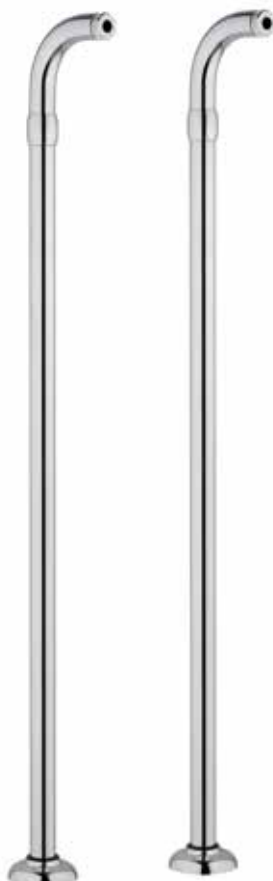

1051

Tubi supporto rubinetto modello MINIMALISTA
con porta doccia, tubo ø 26 mm
Tubes support for tap MINIMALIST type
with hook, pipe ø 26 mm

1053

Tubi supporto rubinetto modello CURVO
senza porta doccia, tubo ø 26 mm
Tubes support for tap CURVED type
without hook, pipe ø 26 mm

1054

Tubi supporto rubinetto modello CURVO
con porta doccia, tubo ø 26 mm
Tubes support for tap CURVED type
with hook, pipe ø 26 mm