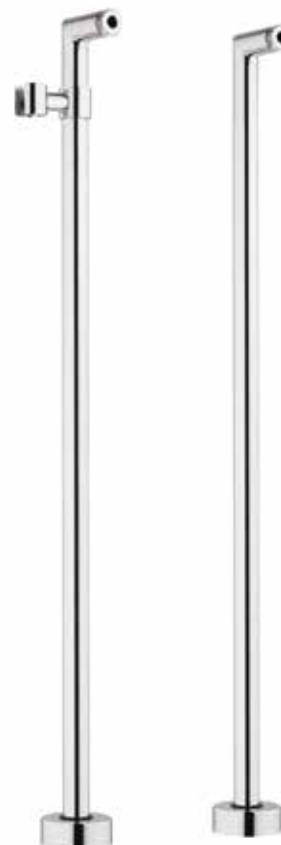

PIANTANE FLOOR PILLARS

1050

Tubi supporto rubinetto modello STANDARD
con crociera, tubo ø 26 mm
Tubes support for tap STANDARD type
with "T" support, pipe ø 26 mm

1052

Tubi supporto rubinetto modello STANDARD
senza crociera, tubo ø 26 mm
Tubes support for tap STANDARD type
without "T" support, pipe ø 26 mm

1049

Tubi supporto rubinetto modello STANDARD
senza crociera, con porta doccia, tubo ø 26 mm
Tubes support for tap STANDARD type
without "T" support, with hook, pipe ø 26 mm