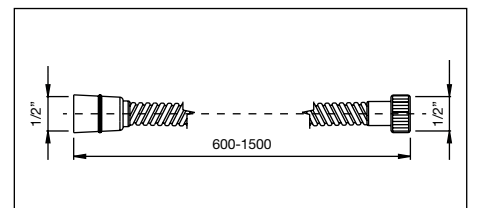

01/F

Tubo flessibile in ottone a doppia aggraffatura
1500 mm **con passaggio acqua maggiorato**
Brass flexible hose double seam 1500 mm
with increased water flow