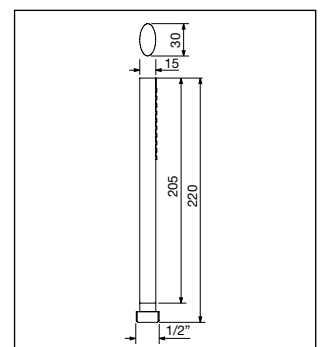

01/OV

Doccetta ovale in ABS con anticalcare
Oval ABS hand shower with antilimestone