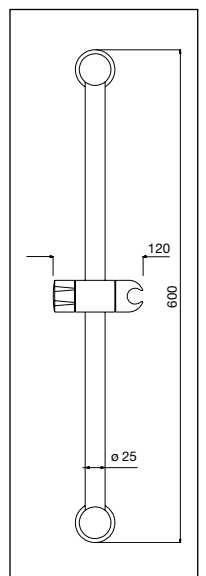

S-MA-ECO

Saliscendi economico ø 25x600 mm
Economy sliding rail ø 25x600 mm