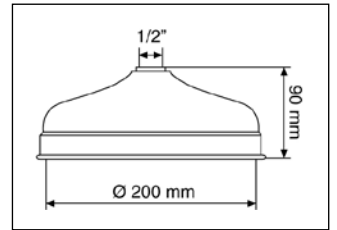

SOFFIONE ISPEZIONABILE DEMOUNTABLE SHOWER HEAD

380

Soffione ispezionabile in ottone
ø 200 mm con snodo 1/2" F
Demountable brass shower head
ø 200 mm with joint 1/2" F