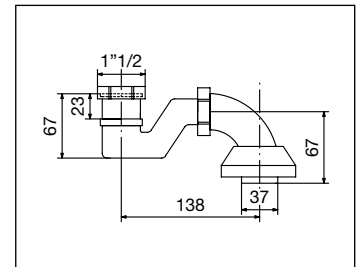

1210/L

Scarico per vasca in ottone a vista con sifone e meccanismo "Click-Clack". **Tubo curvo 95°**
*Bath waste in brass at sight with siphon and "Click-Clack" mechanism. **Curved pipe 95°***