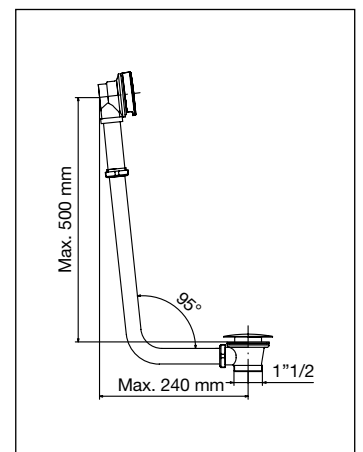

1210/L

Scarico per vasca in ottone a vista con sifone e meccanismo "Click-Clack". **Tubo curvo 95°**
*Bath waste in brass at sight with siphon and "Click-Clack" mechanism. **Curved pipe 95°***