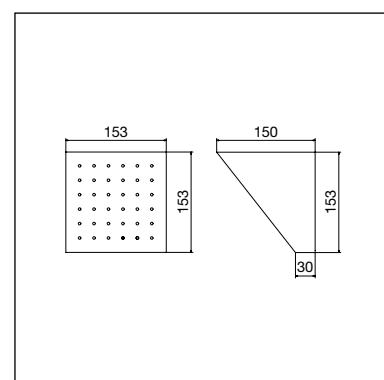

V82M

LUCIDO o SATINATO

Soffione di design a parete in acciaio inox,
Mod. HARMONY - Quadrato

GLOSSY or BRUSHED

Wall mounted design shower head in
stainless steel, Mod HARMONY - Square