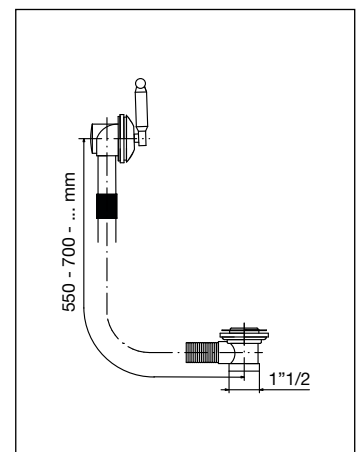

500/OLD

Scarico per vasca tipo OLD STYLE
con tubo flessibile in polipropilene
Pop-up bath waste OLD STYLE type
with flexible pipe in polypropylene