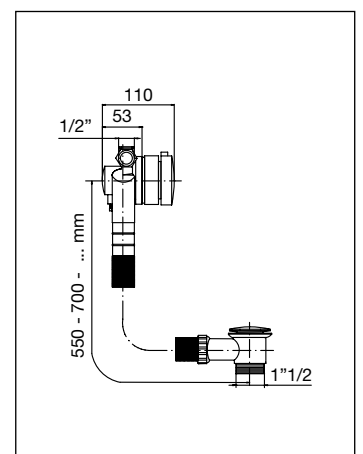

260/1151

Scarico per vasca in polipropilene con erogazione
al troppo pieno in stile minimalista,
tubo flessibile e tappo ø 70 mm
Pop-up bath waste in polypropylene with water
outlet from overflow in minimalist style,
flexible pipe and plug ø 70 mm