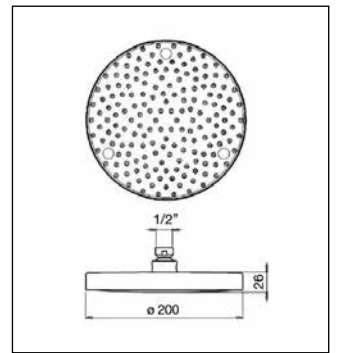

SOFFIONE IN ABS ABS SHOWER HEAD

382/ABS

Soffione rotondo in ABS $\varnothing$ 200 mm
con anticalcare e snodo $1/2''$ F
Round ABS shower head $\varnothing$ 200 mm
with antilimestone and joint $1/2''$ F