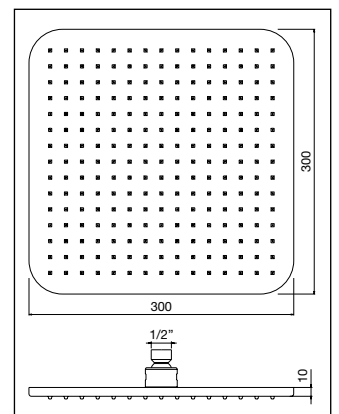

QS300ABS-H10

Soffione quadrato con angoli tondi
H10 mm in ABS 300x300 mm con
anticalcare e snodo 1/2" F
Square shower head with rounded
corners H10 mm in ABS 300x300 mm
with antilimestone and joint 1/2" F