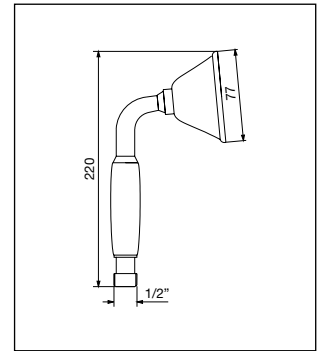

DOCGETTA HAND SHOWER

01/OLD

Doccetta stile antico in ottone
Mod. "OLD AMERICA"
Brass old style hand shower
Mod. "OLD AMERICA"