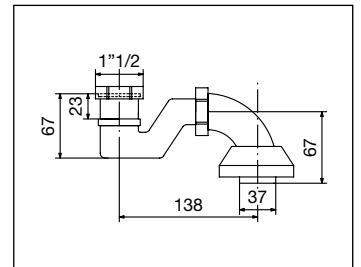

STILE ANTICO OLD STYLE

1300/OLD

Scarico per vasca automatico tipo OLD STYLE
completo con sifone, **tubo curvo 95°**
Automatic pop-up bath waste OLD STYLE type
complete with siphon, **curved pipe 95°**