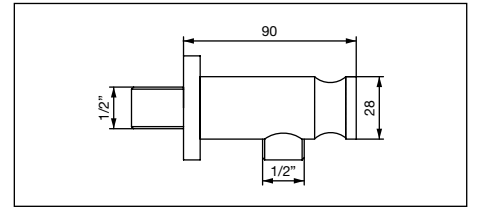

PRESA ACQUA WATER CONNECTION

012/T

Pres a acqua rotonda per flessibile,
attacchi 1/2" M x 1/2" M
con supporto doccia
Round water connection for flexible hose,
connections 1/2" M x 1/2" M
with hook for hand shower