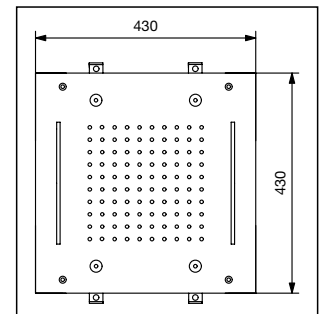

V40-13Q

Pioggia/Nebulizzato/Cascata
Rain/Spray/Cascade