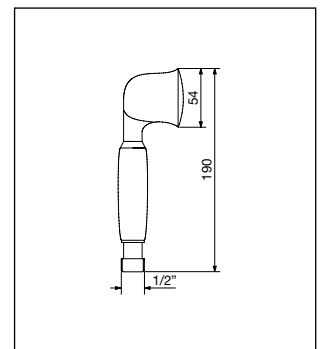

01/R

Doccetta retrò in ottone
Brass retro style hand shower