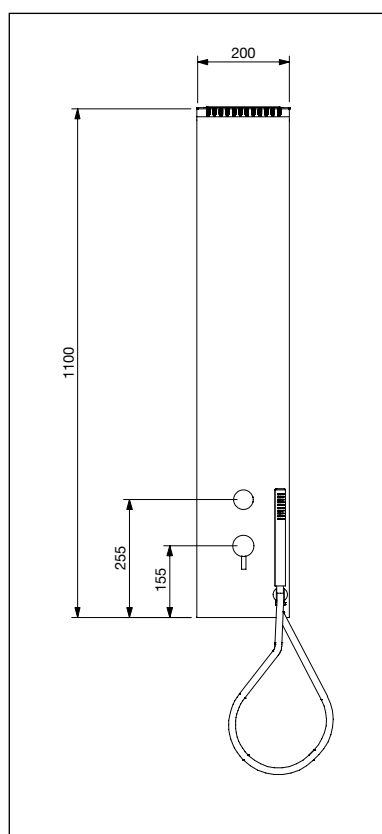

PANNELLO DOCCIA PER RISTRUTTURAZIONE SHOWER PANEL FOR RESTRUCTURATION

CLD-ME

LUCIDO o SATINATO

Pannello doccia in acciaio inox con spessore pannello 30 mm, deviatore a due vie con miscelatore monocomando, soffione extra piatto solo pioggia, flessibile PVC Argento e presa acqua con supporto per doccetta

GLOSSY or BRUSHED

Shower panel in stainless steel with panel 30 mm thickness, two ways diverter with single-lever mixer, extra-fine shower head only rain, flexible hose in Silver PVC and water connection with support for hand shower

CLD-TM

LUCIDO o SATINATO

Pannello doccia in acciaio inox con spessore pannello 30 mm, deviatore a due vie **con miscelatore termostatico**, soffione extra piatto solo pioggia, flessibile PVC Argento e presa acqua con supporto per doccetta

GLOSSY or BRUSHED

Shower panel in stainless steel with panel 30 mm thickness, two ways diverter **with thermostatic mixer**, extra-fine shower head only rain, flexible hose in Silver PVC and water connection with support for hand shower

INFORMAZIONI TECNICHE

Le dimensioni esterne, **lo spessore contenuto di 30 mm** e la facilità di montaggio con sistema “easy-locking” ne fanno un prodotto **ideale anche per le ristrutturazioni**

- Pannello doccia e soffione in acciaio AISI 304
- Rubinetteria completamente in ottone
- Ugelli anticalcare in silicone liquido

TECHNICAL DETAILS

External dimensions, **reduced thickness 30 mm** and the easy installation with “easy-locking” system make this product the **perfect solution also for all restructuring works**

- Shower panel and shower head in AISI 304 stainless steel
- All taps totally in brass
- Antilimestone nozzles in liquid silicon