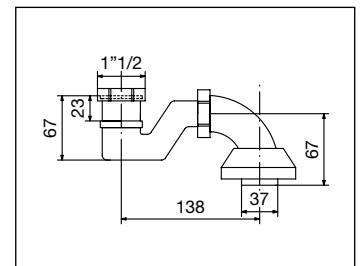

1210

Scarico per vasca in ottone a vista con sifone e meccanismo "Click-Clack". **Tubo curvo 108°**
Bath waste in brass at sight with siphon and "Click-Clack" mechanism. Curved pipe 108°