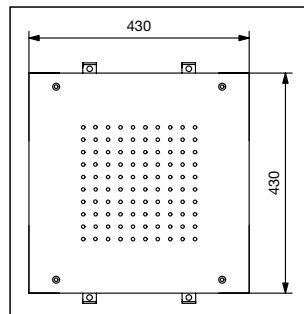

V40-11Q

Pioggia
Rain