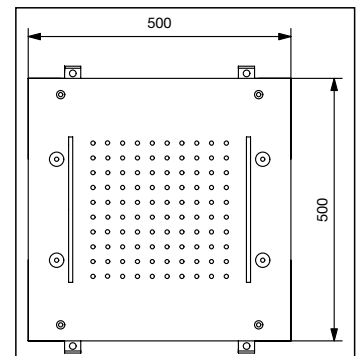

V50-13Q

Pioggia/Nebulizzato/Cascata
Rain/Spray/Cascade