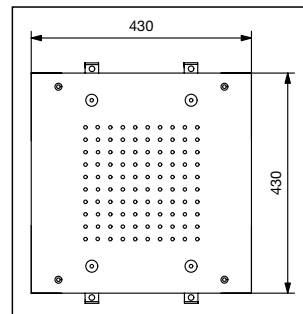

V40-12Q

Pioggia/Nebulizzato
Rain/Spray