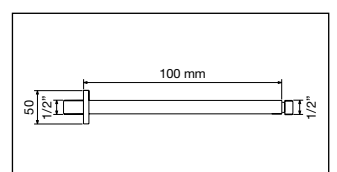

290

Braccio doccia quadrato in ottone,
a soffitto, attacco 1/2" M
Square brass shower arm
at ceiling, connection 1/2" M