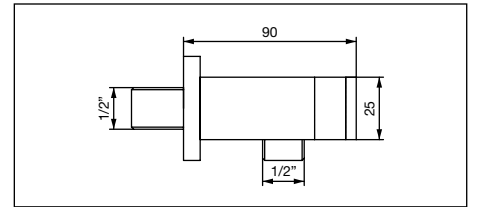

012/Q

Pres a acqua quadrata per flessibile,
attacchi 1/2" M x 1/2" M
con supporto doccia
Square water connection for flexible hose,
connections 1/2" M x 1/2" M
with hook for hand shower