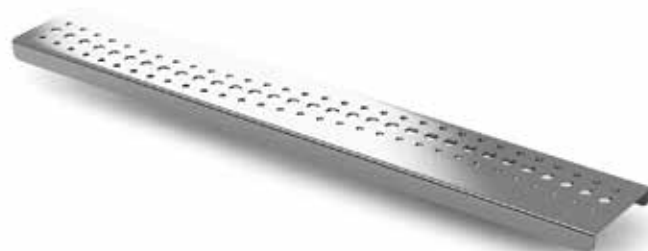

### DESIGN 3 - "MODERN" - Piastrellabile - Tileable

Codice Code	Dimensioni canalina Dimensions of channel	Dimensioni griglia Dimensions of grid
DP-400	455x122 mm	390x60 mm
DP-700	720x122 mm	650x60 mm
DP-800	820x122 mm	750x60 mm
DP-900	920x122 mm	850x60 mm