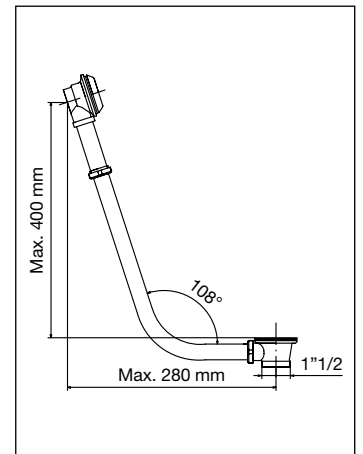

STILE RETRO' RETRO STYLE

1200

Scarico per vasca in ottone a vista con tappo, catenella e sifone. **Tubo curvo 108°**
Bath waste in brass at sight with plug, chain and siphon. Curved pipe 108°