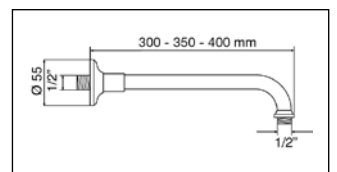

480

Braccio doccia in ottone con rosone
regolabile, attacco 1/2" M
Brass shower arm with adjustable
rosette, connection 1/2" M