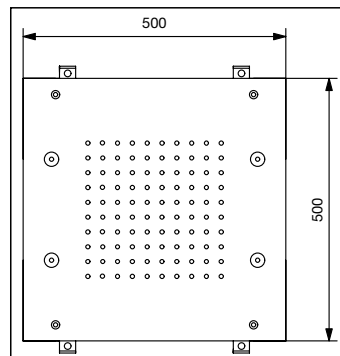

V50-12Q

Pioggia/Nebulizzato
Rain/Spray