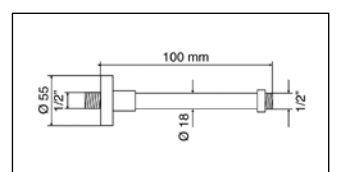

471

Braccio doccia rotondo in ottone,
a soffitto, attacco $1/2''$ M
Round brass shower arm
at ceiling, connection $1/2''$ M