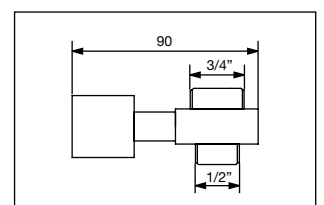

0118

Supporto per colonna doccia con
connessione 1/2" M per tubo flessibile
Support for shower column with
connection 1/2" M for flexible hose