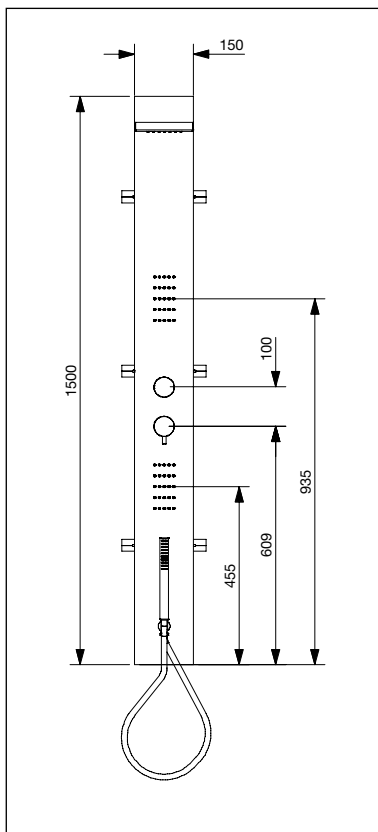

PANNELLO DOCCIA A INCASSO CON TELAIO 30 mm - ELEGANT

SHOWER PANEL WITH BUILT-IN 30 mm FRAME - ELEGANT

EL-ME

LUCIDO o SATINATO

Pannello doccia Mod. ELEGANT in acciaio inox con telaio a incasso da 30 mm di spessore, deviatore a tre vie con miscelatore monocomando, soffione solo pioggia, due getti frontali, flessibile PVC Argento e presa acqua con supporto per doccetta

GLOSSY or BRUSHED

Shower panel Mod. ELEGANT in stainless steel with built-in frame in 30 mm thickness, three ways diverter with single-lever mixer, extra-fine shower head only rain, two frontal body jets, flexible hose in Silver PVC and water connection with support for hand shower

EL-TM

LUCIDO o SATINATO

Pannello doccia Mod. ELEGANT in acciaio inox con telaio a incasso da 30 mm, deviatore a tre vie **con miscelatore termostatico**, soffione solo pioggia, due body jet frontali, flessibile PVC Argento e presa acqua con supporto per doccetta

GLOSSY or BRUSHED

Shower panel Mod. ELEGANT in stainless steel with built-in frame in 30 mm thickness, three ways diverter **with thermostatic mixer**, extra-fine shower head only rain, two frontal body jets, flexible hose in Silver PVC and water connection with support for hand shower

INFORMAZIONI TECNICHE

Le dimensioni esterne, **lo spessore contenuto di 30 mm del telaio ad incasso** e la facilità di montaggio ne fanno un prodotto **ideale anche per le ristrutturazioni**

- Pannello doccia con getti frontali e soffione in acciaio AISI 304
- Rubinetteria completamente in ottone
- Ugelli anticalcare in silicone liquido

TECHNICAL DETAILS

External dimensions, **reduced thickness 30 mm of built-in frame** and the easy installation make this product the **perfect solution also for all restructuring works**

- Shower panel and shower head in AISI 304 stainless steel
- All taps totally in brass
- Antilimestone nozzles in liquid silicon