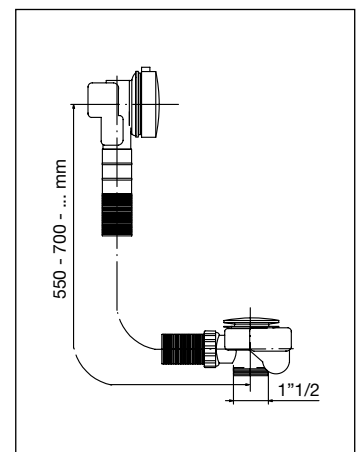

1001/1151

Scarico per vasca in polipropilene in stile
minimalista, tubo flessibile e tappo ø 70 mm
*Pop-up bath waste in polypropylene in
minimalist style, flexible pipe and plug ø 70 mm*