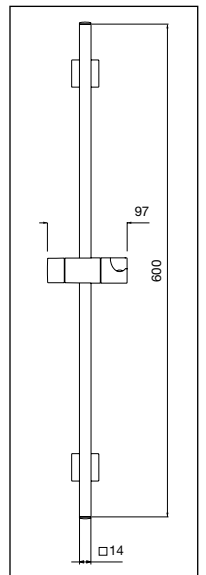

S-MA-QOT

Saliscendi minimalista quadrato in ottone
14x14x600 mm
Minimalist brass square sliding rail
14x14x600 mm