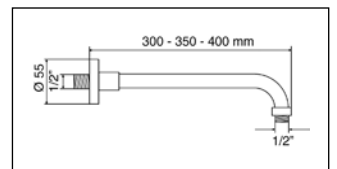

481

Braccio doccia rotondo in ottone,
attacco $1/2''$ M
Round brass shower arm,
connection $1/2''$ M