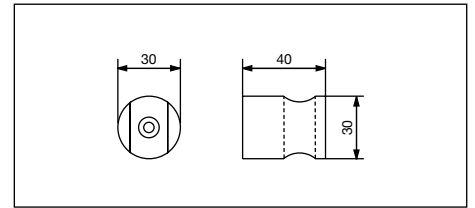

SUPPORTO PER DOCCETTA SUPPORT FOR HAND SHOWER

02/T

Supporto fisso rotondo in ottone per doccia
Round brass fixed support for hand shower

02/T-ABS

Supporto fisso rotondo in ABS per doccia
Round ABS fixed support for hand shower