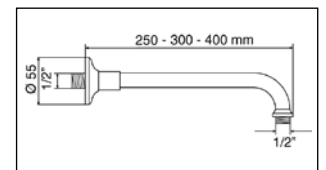

280

Braccio doccia economico in ottone
con rosetta, attacco 1/2" M
Economy brass shower arm
with rosette, connection 1/2" M