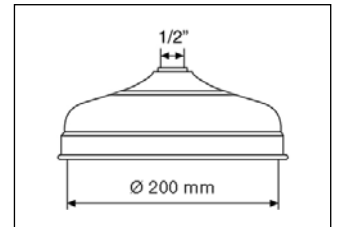

181

Soffione economico in ottone
ø 200 mm con snodo 1/2" F
Economy brass shower head
ø 200 mm, with joint 1/2" F