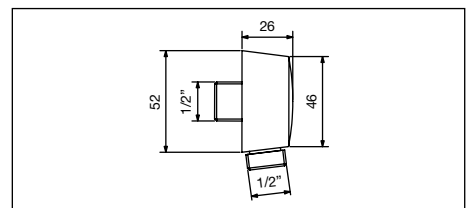

014/S

Pres a acqua standard per flessibile,
Mod. "EASY",
attacchi 1/2" M x 1/2" M
Standard water connection for flexible hose,
Mod. "EASY",
connections 1/2" M x 1/2" M