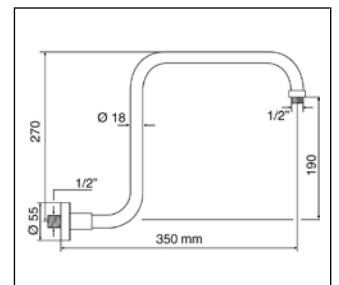

483

Braccio doccia alto in ottone modello
A PONTE con rosone regolabile,
attacco 1/2" M
Brass high shower arm BRIDGE model
with adjustable rosette, connection 1/2" M