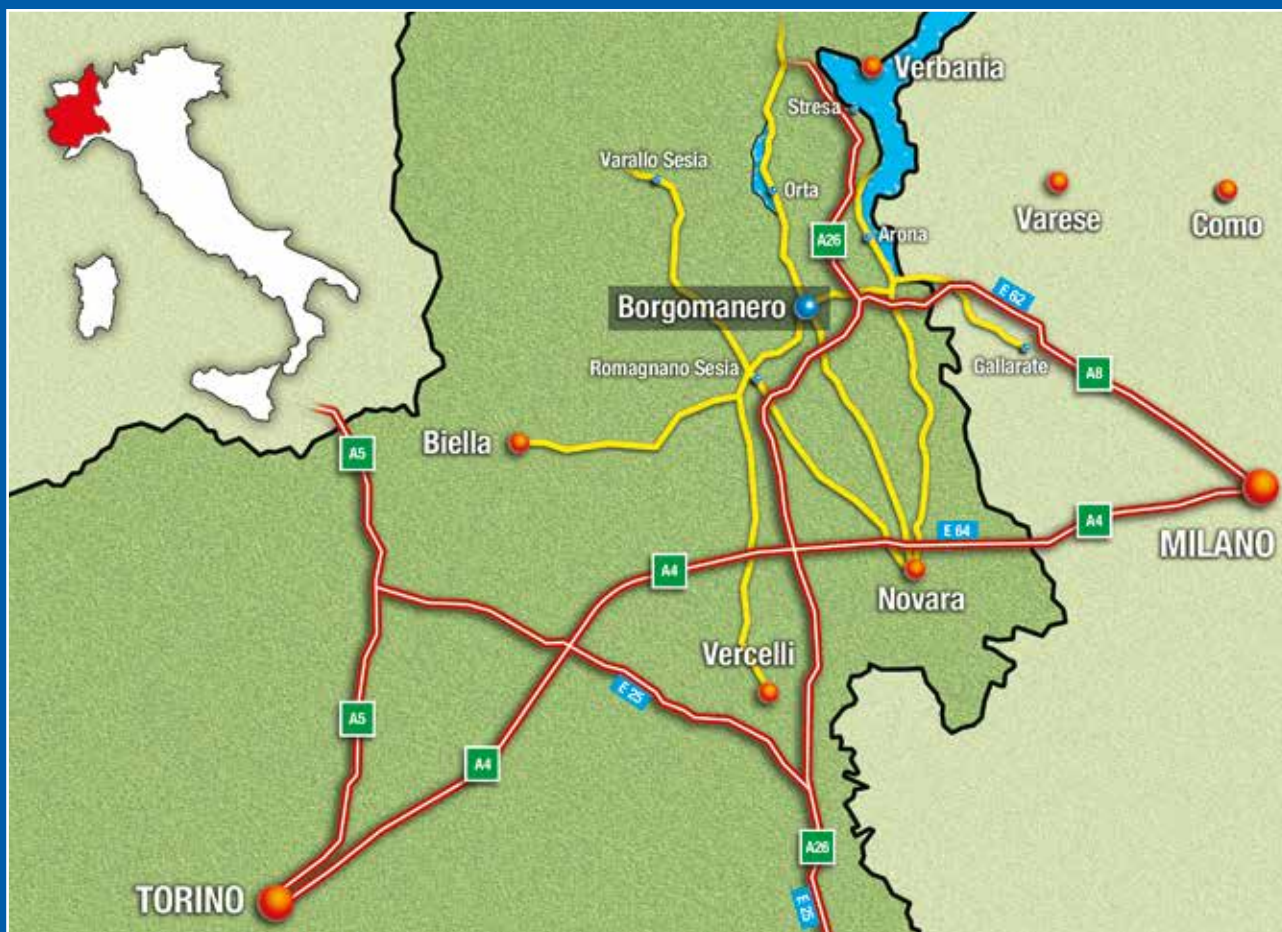

VICARIO®
PIER CARLO
SCARICHI VASCA

VICARIO S.r.l.

Via Stretta 5 - 28021 Borgomanero (NO) - Italy

Tel. +39 0322 81887 - Fax +39 0322 843287

www.vicariopiercarlo.it - info@vicariopiercarlo.it