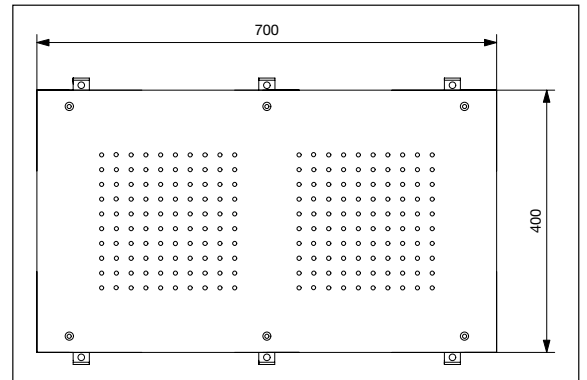

V70-11RT

Pioggia
Rain