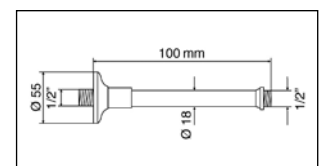

280/DR

Braccio doccia economico a soffitto
in ottone con rosetta, attacco 1/2" M
Economy brass shower arm at ceiling
with rosette, connection 1/2" M