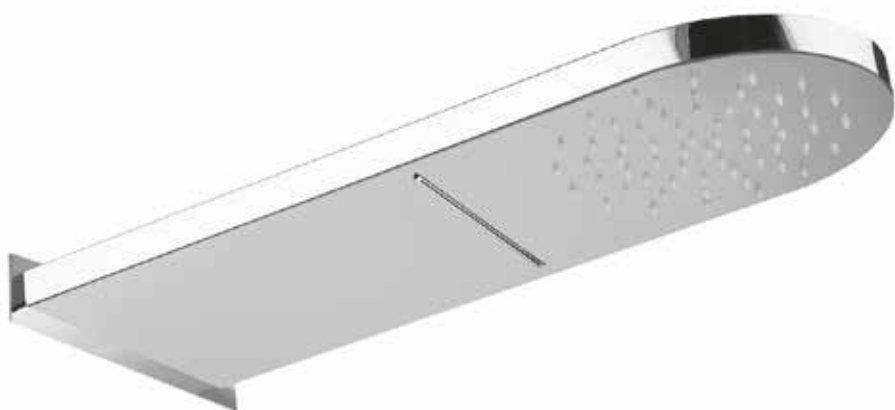

GLOSSY or BRUSHED

Wall mounted rounded shower head
WELLNESS serie in stainless steel,
2 jets rain/cascade