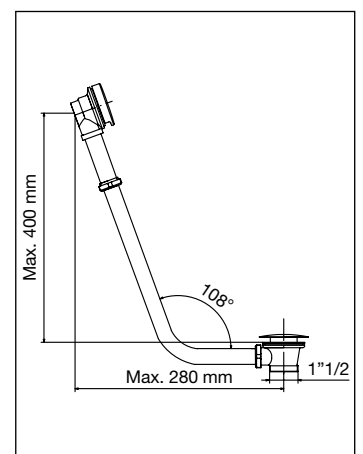

1210

Scarico per vasca in ottone a vista con sifone e meccanismo "Click-Clack". **Tubo curvo 108°**
Bath waste in brass at sight with siphon and "Click-Clack" mechanism. Curved pipe 108°