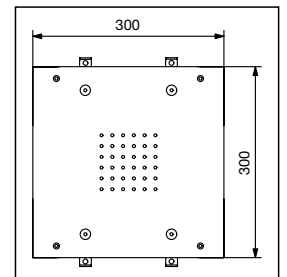

V30-12Q

Pioggia/Nebulizzato
Rain/Spray