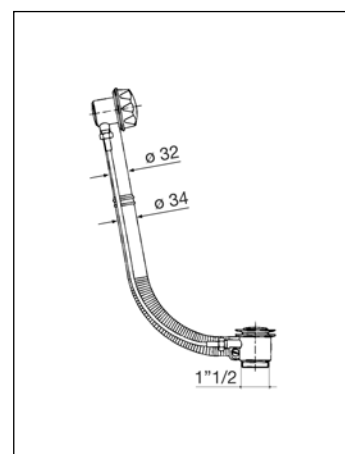

201

Scarico per vasca con erogazione al troppo pieno
Pop-up bath waste with water outlet from overflow