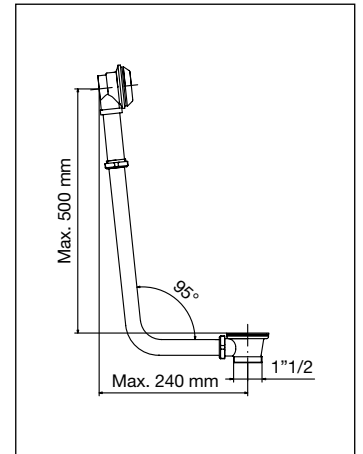

STILE RETRO' RETRO STYLE

1200/L

Scarico per vasca in ottone a vista con tappo, catenella e sifone. **Tubo curvo 95°**
*Bath waste in brass at sight with plug, chain and siphon. **Curved pipe 95°***