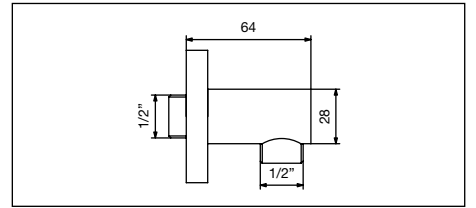

### 014/Q

Pres a acqua quadrata per flessibile,  
Mod. "EASY",  
attacchi 1/2" M x 1/2" M  
Square water connection for flexible hose,  
Mod. "EASY",  
connections 1/2" M x 1/2" M