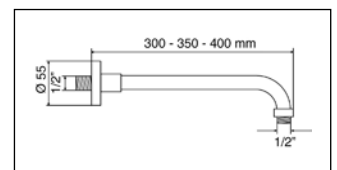

481

Braccio doccia minimalista in ottone
con rosone regolabile, attacco 1/2" M
Minimalist brass shower arm with
adjustable rosette, connection 1/2" M