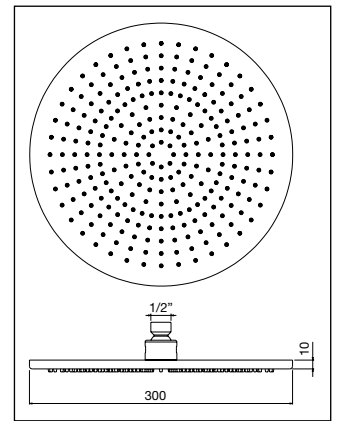

SOFFIONE ABS PIATTO H 10 MM ABS FLAT SHOWER HEAD H 10 MM

R300ABS-H10

Soffione rotondo H10 mm in ABS
ø 300 mm con anticalcare
e snodo 1/2" F
Round shower head H10 mm in ABS ø
300 mm with antilimestone
and joint 1/2" F