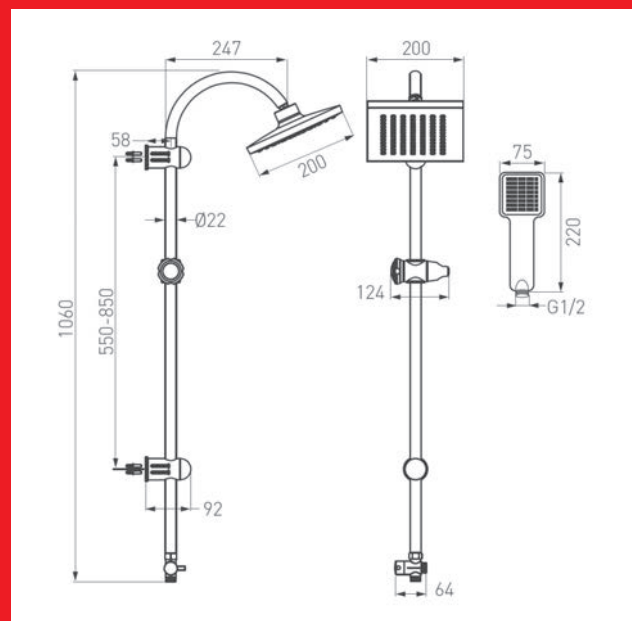

Shower Column Set

VICARIO S.r.l.

Laura

- Shower column in chromed brass
- ABS shower head 200x200 mm with anti-limestone system
- Design ABS hand shower with anti-limestone system
- 2 adjustable wall support
- ABS slider support with blocking
- 2 Brass flexible hoses double seam
L = 150 cm for hand shower
L = 70 cm for water connection
- Brass diverter with leverage

**EASY
INSTALLATION**

Arianna

- Shower column in chromed brass
- ABS shower head \varnothing 200 mm with anti-limestone system
- ABS hand shower 3 jets with anti-limestone system
- 1 adjustable wall support
- ABS slider support with blocking leverage
- 1 brass flexible hose double seam L = 150 cm for hand shower
- Soap tray
- Brass diverter with leverage
- Brass thermostatic mixer with ceramic cartridge
 - safety stop 38°
 - anti-scald system